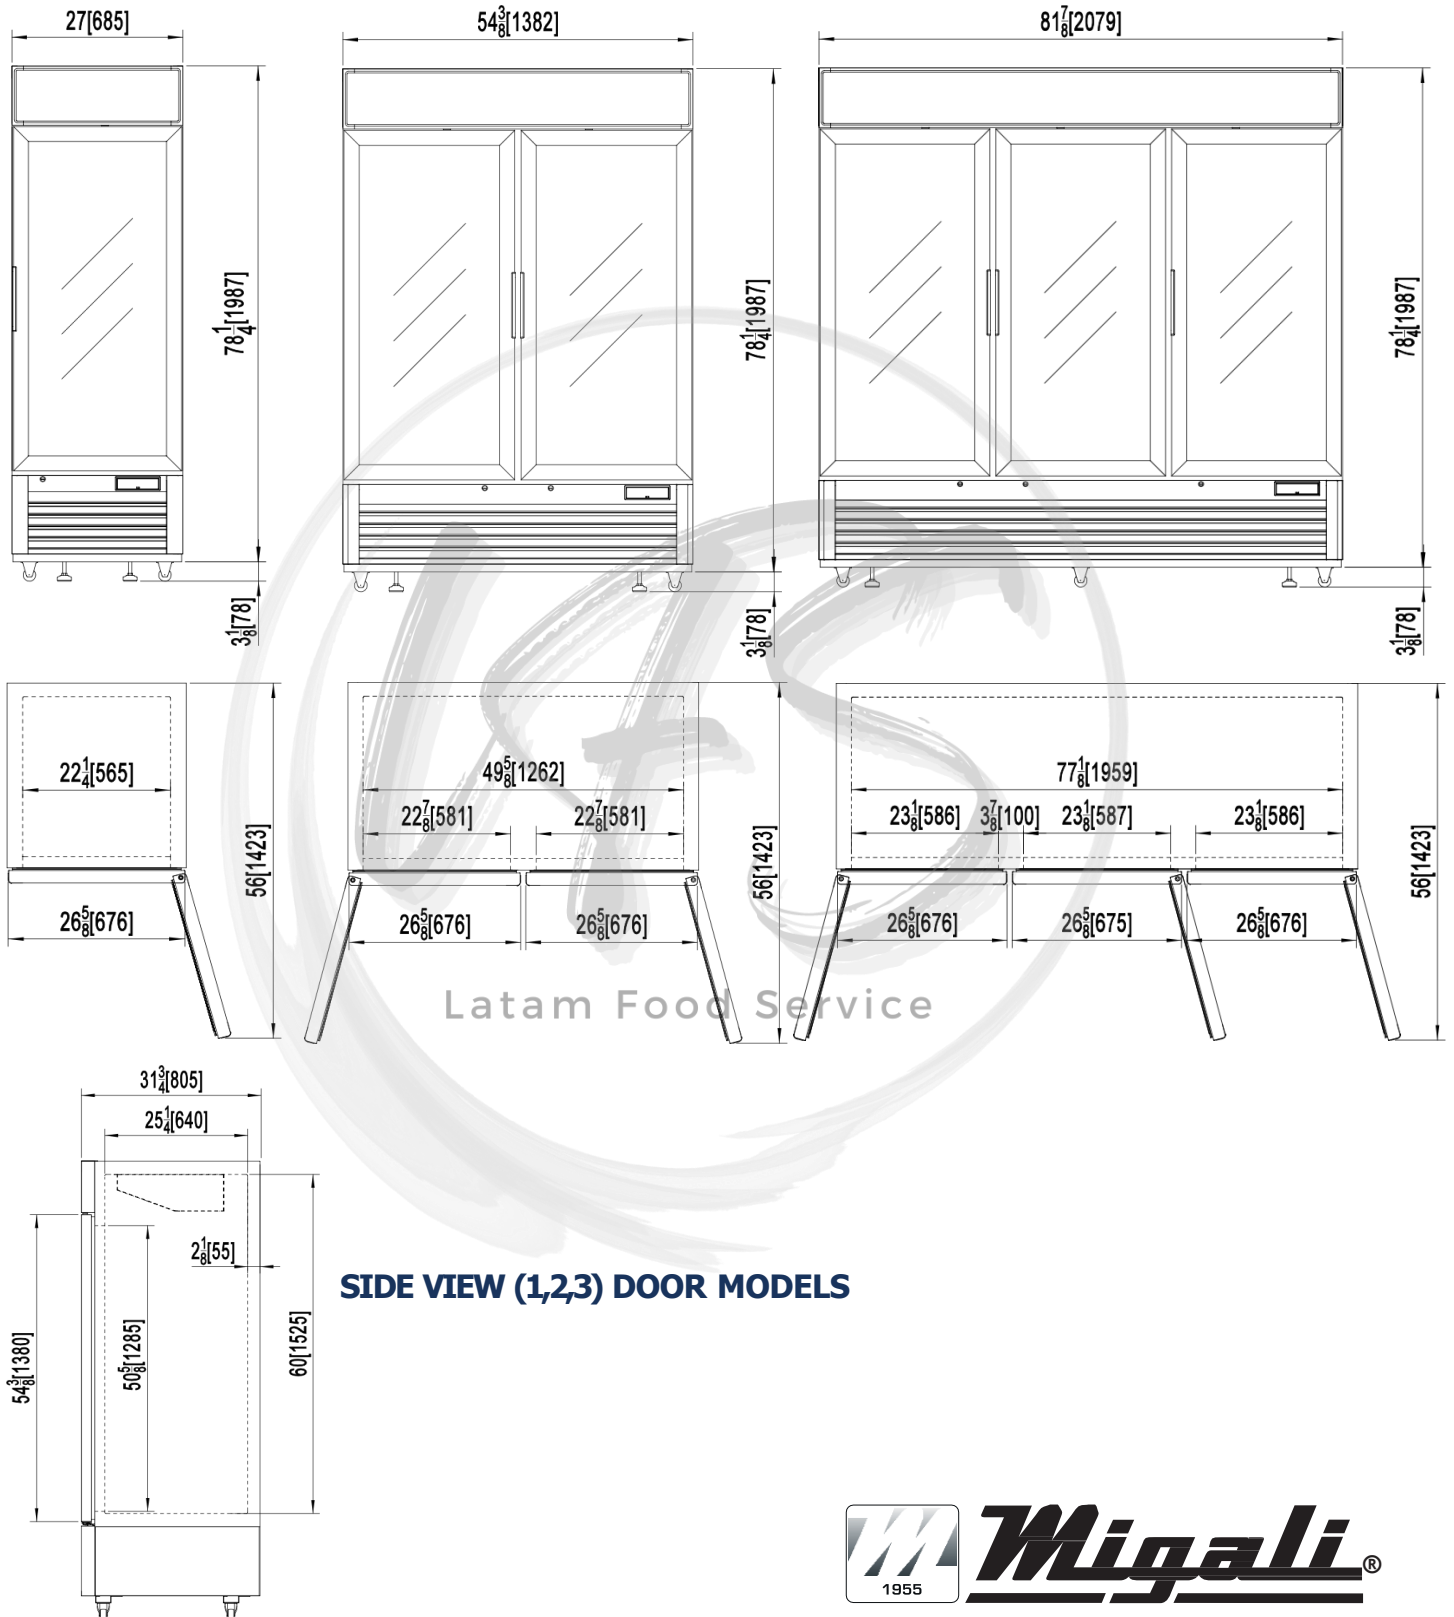

Latam Food Service

MODEL	DOORS	CAPACITY CU/FT	SHELVES	H/P	AMPS	VOLTAGE	ENERGY CONSUMPTION KWH/24 HR	PLUG TYPE	TEMP RANGE	EXTERIOR DIMENSIONS W X D X H*	INTERIOR DIMENSIONS W X D X H	PACKAGED DIMENSIONS W X D X H	WEIGHT	PACKAGED WEIGHT
C-23FM-HC	1	23	4	1/2	6.3	115/60/1	6.6	Nema 5-15P	-10° F (-) 0° F	27 x 31.75 x 81.4	22.25 x 27.3 x 60	29 x 34 x 83	308 lbs.	340 lbs.
C-49FM-HCe	2	49	8	3/4+	8.6	115/60/1	12.1	Nema 5-15P	-10° F (-) 0° F	54.4 x 31.75 x 81.4	49.7 x 27.3 x 60	57 x 34 x 83	498 lbs.	558 lbs.
C-72FM-HC	3	72	12	1	6.2	208-230/115/60/1	19.1	Nema L14-20P	-10° F (-) 0° F	82 x 31.75 x 81.4	77.1 x 27.3 x 60	84 x 34 x 83	688 lbs.	722 lbs.

*Total height includes 3" casters

**Glass panels are rated for installation at an altitude of <2,000 ft.

FOR COMMERCIAL USE ONLY

NOTE: MIGALI® RESERVES THE RIGHT TO CHANGE SPECIFICATIONS WITHOUT NOTICE

TOLL FREE: 800.852.5292
WEB: www.migali.com

DIMENSIONAL DRAWINGS

C-23FM-HC

C-49FM-HCe

C-72FM-HC

SIDE VIEW (1,2,3) DOOR MODELS

MIGALI® REMAINS AN AMERICAN FAMILY COMPANY SINCE 1955